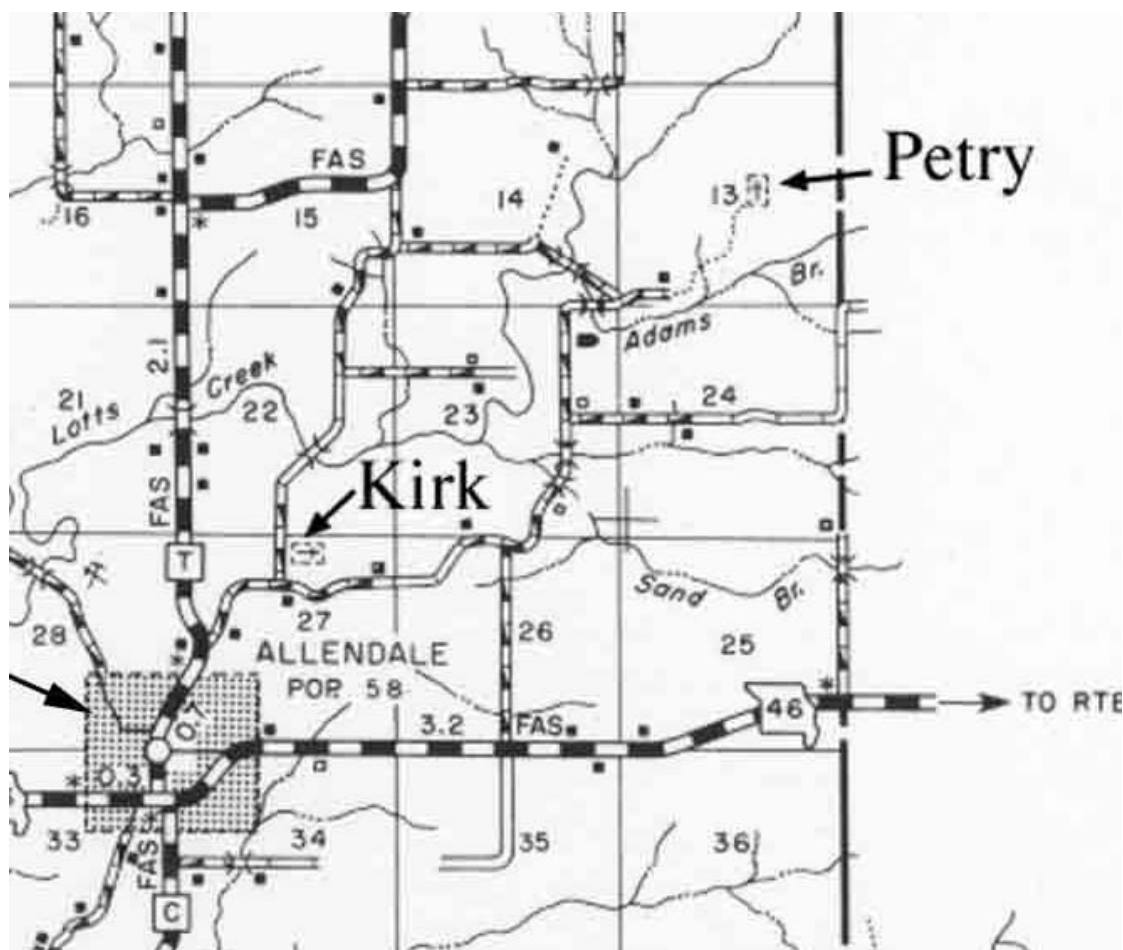

Petry Cemetery, Smith Township, Worth Co., MO

Cemetery Transcriptions based on digital Photos taken by Ben Glick September 2005

The Cemetery is located in a field North East of Allendale.

Petry Cemetery, Smith Township, Worth Co., MO

3/1/2014

<u>LastName</u>	<u>FirstName</u>	<u>DOB</u>	<u>DOD</u>	<u>Age</u>	<u>Inscription</u>	<u>JPEG</u>	<u>Notes</u>
COMBS	Hanah E.		4/9/1887	24Y 20D	Wife of J. F.	PET03975	
GIBSON	L. V.		10/4/1892	2Y 17D	Dau of T. C. & S. C.	PET03978	
HAYDEN	Amanda		8/26/1889	15Y	Wife of James	PET03974	
HAYDEN	Mahala J.		3/17/1887	2M 6D	Dau of ?. & M.	PET03973	
HERSCHBERGER	Emma A.	6/25/1871	6/7/1893			PET03977	
HIDER*	Saddie A.		12/10/1898	29Y 6M 14D	Wife of Geo. Peter	PET03970	
PETRY	John	1820	1896			PET03964	
PETRY	Mary (ROACH)	1819	1888			PET03964	
PETRY	William	?	?		Son	PET03965	
ROACH	Alledell	1860	1932			PET03976	
ROACH	Eli		1/22/1888	54Y 22D		PET03962	
ROACH	Eli	1850	1851			PET03976	
ROACH	Elmira		1/7/1859	1D	Dau of E. & M.	PET03969	
ROACH	Emma C.		3/8/1866	11M 15D	Dau of E. & M.	PET03967	
ROACH	Fanny H.	1861	1902			PET03960	
ROACH	John	5/6/1873	5/6/1873		Son of E. & M.	PET03968	
ROACH	Mary		8/3/1895	58Y 5M	Wife of Ezra	PET03966	
ROACH	Maud E.		11/23/1889		Dau of T. D. & E. E.	PET03959	
ROACH	Silva E.		5/7/1888	5D	Dau of G. E. & R. E.	PET03963	
ROACH	Walter A.		1/30/1890	3M 10D	Son of G. E. & R. E.	PET03963	
ROACH	William J.	1861	1911			PET03960	
SANDERS	Emily Arlettia		6/30/1886	19Y 9M 12D	Wife of H. J.	PET03971	
SCOTT*	Charles & Daisy	1913	1913		Twins	None	No marker
WARNER	Infant Son	2/28/1917	2/28/1917		Son of Charles & Eliza	None	Marker Missing
WARNER	Mary Ellen	6/6/1920	5/15/1926		Dau of Charles & Eliza	None	Marker Missing
WEDDLE	Cora (ROACH)	1870	1894			PET03961	WOMO-10 p40