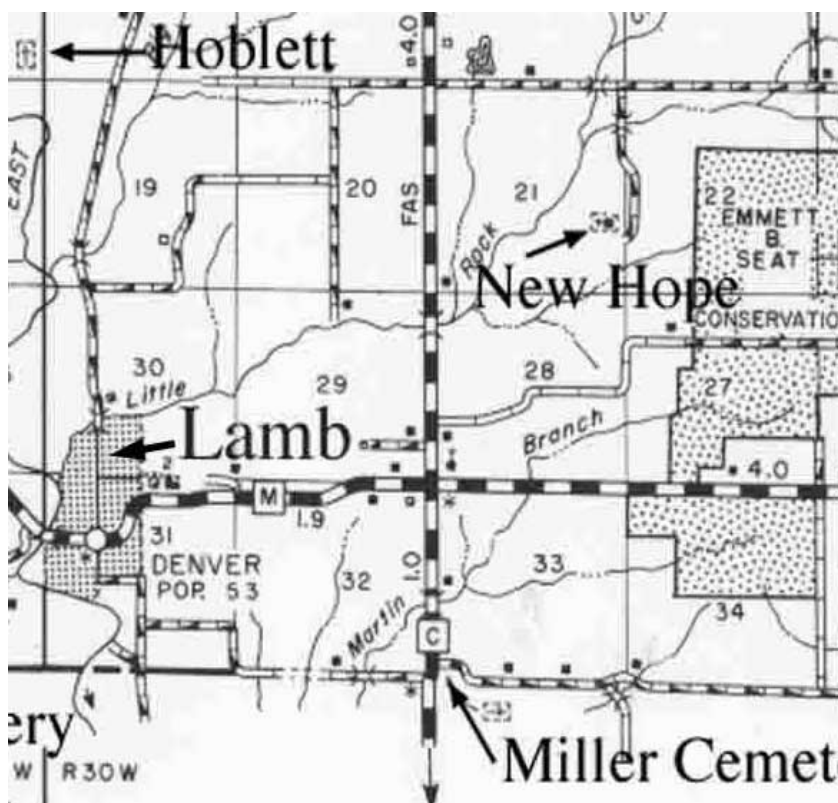

New Hope Cemetery, Allen Township, Worth Co., MO

Cemetery Transcriptions based on digital Photos taken by Ben Glick 2001-2005

Location: From Denver, MO take the M road East 2 miles, Take C road North 2 miles, go East on Road 1 mile, take Road South, Cemetery and Church are at end of the road.