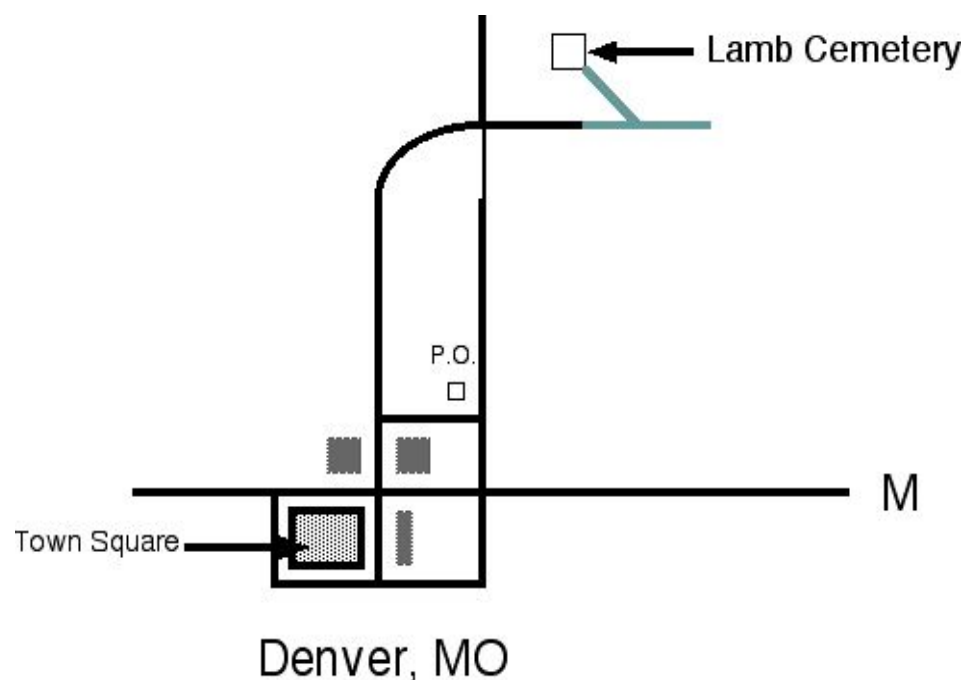

Lamb Cemetery , Denver, Worth Co., MO

Cemetery Transcriptions based on digital photos taken by Ben Glick in July 2003.
Additional data provided by LaDora Combs.

Location: In Denver, at Town Square go North until road turns East, go up hill, paved road ends, continue on dirt road to road that comes in at an angle, cemetery is at end of that road.

Cemetery is well maintained.

Notes For Gentry & Worth County MO Cemetery Transcriptions

? = Name or dates unreadable
* = Name or date obtained from other source

Note:	Title
GEMO-13	GENTRY CO., MO. DEATH NOTICES FROM AREA NEWSPAPERS 1869-1892
GEMO-14	GENTRY CO., MO. DEATH NOTICES FROM AREA NEWSPAPERS 1893-1897
GEMO-15	GENTRY CO., MO. DEATH NOTICES FROM AREA NEWSPAPERS 1898-1900
GEMO-16	GENTRY CO., MO. DEATH NOTICES FROM AREA NEWSPAPERS 1901-1903
GEMO-17	GENTRY CO., MO. DEATH NOTICES FROM AREA NEWSPAPERS 1904-1906
GEMO-18	GENTRY CO., MO. DEATH NOTICES FROM AREA NEWSPAPERS 1907-1909
GEMO-19	GENTRY CO., MO. DEATH NOTICES FROM AREA NEWSPAPERS 1910-1912
GEMO-20	GENTRY CO., MO. DEATH NOTICES FROM AREA NEWSPAPERS 1913-1915
WOMO-10	WORTH CO., MO. DEATH NOTICES FROM AREA NEWSPAPERS 1874-1893
WOMO-11	WORTH CO., MO. DEATH NOTICES FROM AREA NEWSPAPERS 1894-1899
WOMO-12	WORTH CO., MO. DEATH NOTICES FROM AREA NEWSPAPERS 1900-1903
WOMO-13	WORTH CO., MO. DEATH NOTICES FROM AREA NEWSPAPERS 1904-1906
WOMO-14	WORTH CO., MO. DEATH NOTICES FROM AREA NEWSPAPERS 1907-1910

The above books are published by the Northwest Missouri Genealogical Society
PO Box 382, St. Joseph, MO 64502 (816) 233-0524
<http://nwmogenealogy.com/>

GWCH	Gentry and Worth County History 1882
HNWM V#	History of Northwest Missouri by Walter Williams, 1915 3-Vols.
TPTW	They Paved The Way 1899-1875 by Carmeta Pierce Robertson
ESGC	Early Settlers of Gentry County 1876-1888 by Carmeta Robertson
TCTT	Then Came The Trains Gentry Co. MO. 1888-1893 by Carmeta Robertson
BFR	Bram Funeral Records
OL	Old Listing